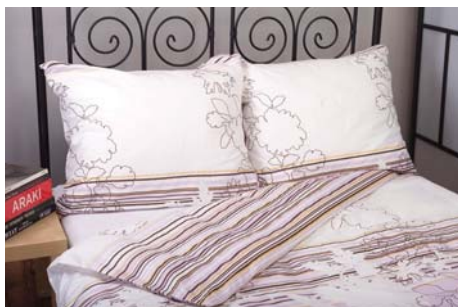

VALENTINI MIAMI violet
160x200 cm EAN 5907750511402
220x200 cm EAN 5907750511419